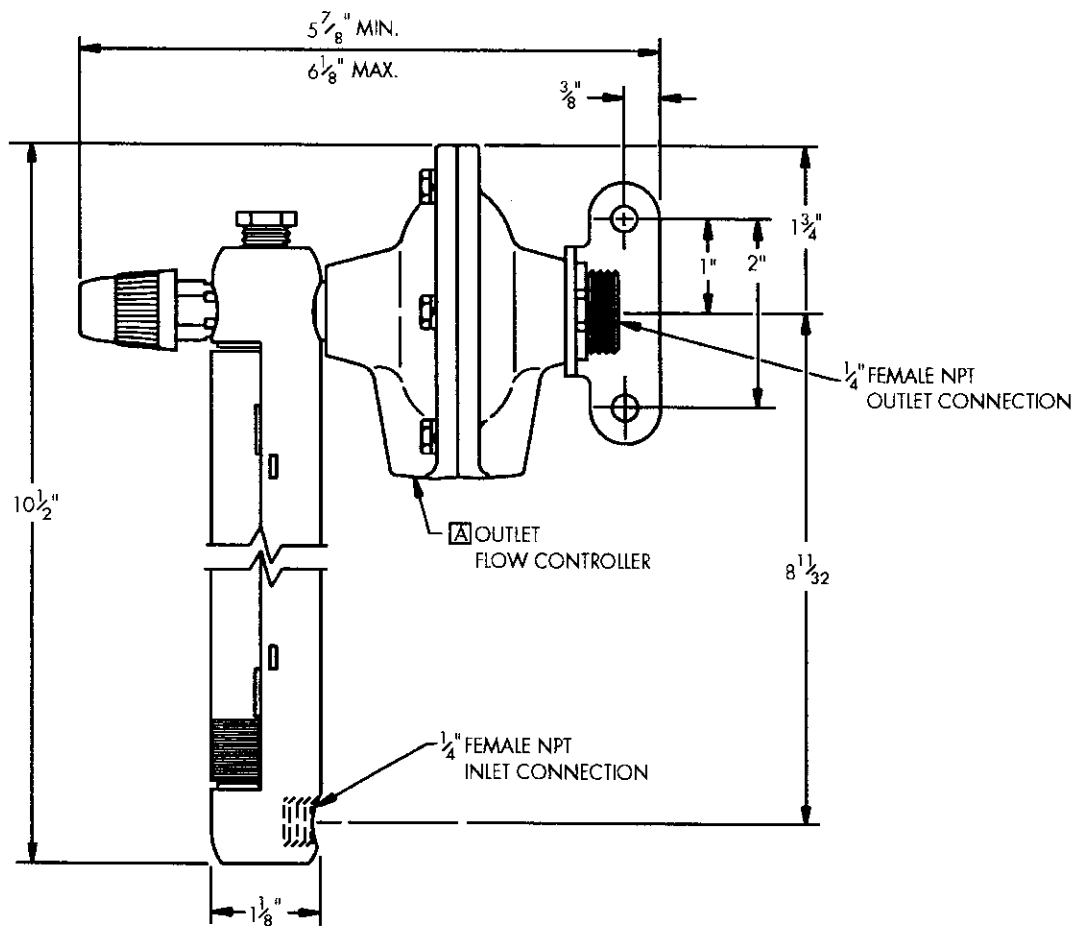

LOW FLOW METER

WITH OUTLET FLOW CONTROLLER

NOTE: **A** ACCESSORY ITEM FURNISHED ONLY IF SPECIFICALLY LISTED IN QUOTATION AND AS CHECKED ON THIS DRAWING.

USFilter

Wallace & Tiernan Products
1901 West Garden Road
Vineland, NJ 08360
856.507.9000 phone
856.507.4125 fax

<http://www.wallaceandtiernan.usfilter.com>

DIMENSIONS
CN 511.049
REVISED 1/98