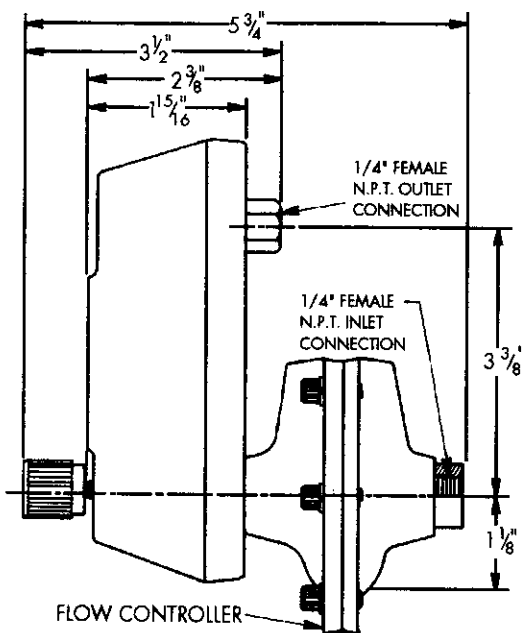

ARMA-VIEW[®] LOW FLOW ARMORED PURGEMETER

WITH CONTROL VALVE AND PURGE TYPE FLOW CONTROLLER

FRONT VIEW
(WITH OUTLET CONTROL VALVE AND PURGE TYPE FLOW CONTROLLER)

SIDE VIEW

FRONT VIEW
(WITH INLET CONTROL VALVE AND PURGE TYPE FLOW CONTROLLER)