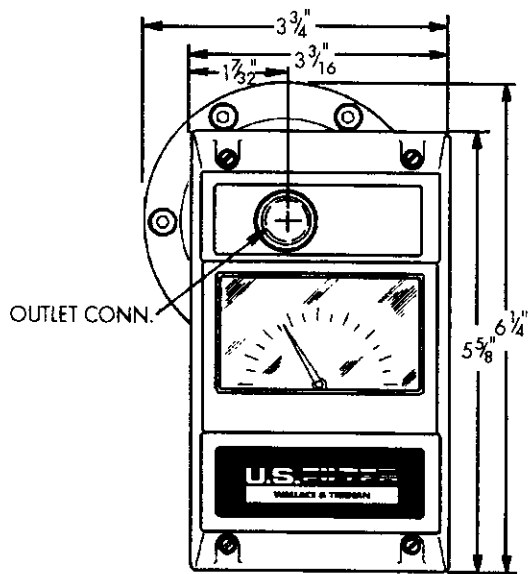

ARMA-VIEW[®] LOW FLOW ARMORED PURGEMETER

WITH CONTROL VALVE AND PURGE TYPE FLOW CONTROLLER

FRONT VIEW
(WITH OUTLET CONTROL VALVE AND PURGE TYPE FLOW CONTROLLER)

SIDE VIEW

FRONT VIEW
(WITH INLET CONTROL VALVE AND PURGE TYPE FLOW CONTROLLER)