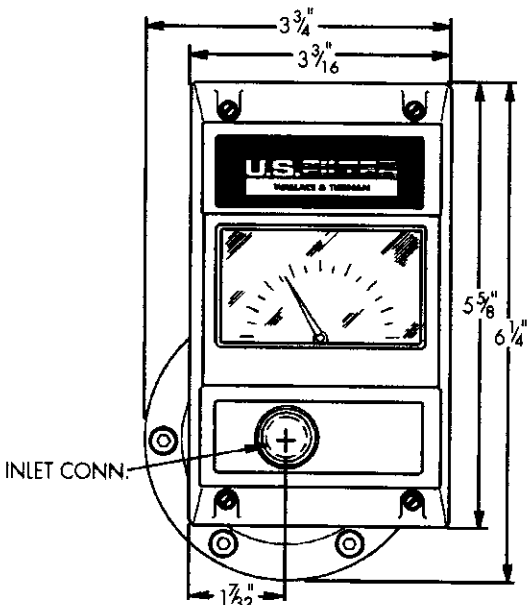

ARMA-VIEW[®] LOW FLOW ARMORED PURGEMETER

WITH CONTROL VALVE AND PURGE TYPE FLOW CONTROLLER

FRONT VIEW
(WITH OUTLET CONTROL VALVE AND PURGE TYPE FLOW CONTROLLER)

SIDE VIEW

FRONT VIEW
(WITH INLET CONTROL VALVE AND PURGE TYPE FLOW CONTROLLER)