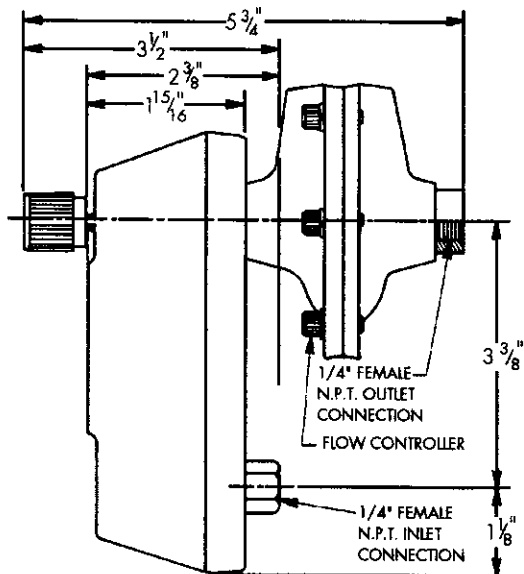

ARMA-VIEW[®] LOW FLOW ARMORED PURGEMETER

WITH CONTROL VALVE AND PURGE TYPE FLOW CONTROLLER

FRONT VIEW
(WITH OUTLET CONTROL VALVE AND PURGE TYPE FLOW CONTROLLER)

SIDE VIEW

FRONT VIEW
(WITH INLET CONTROL VALVE AND PURGE TYPE FLOW CONTROLLER)