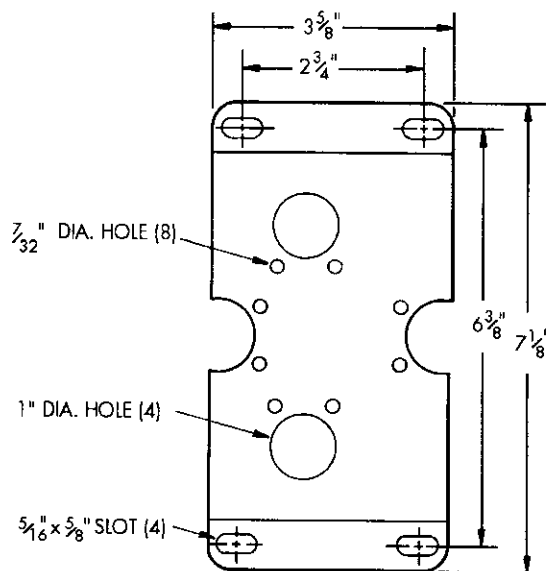

ARMA-VIEW[®] LOW FLOW ARMORED PURGEMETER

MOUNTING BRACKET FOR WALL OR 2" PIPE

SIDE VIEW
BRACKET VERTICAL
VERTICAL OR HORIZONTAL PIPING

FRONT VIEW
BRACKET HORIZONTAL
VERTICAL PIPING

FRONT VIEW
(VERTICAL ORIENTATION)