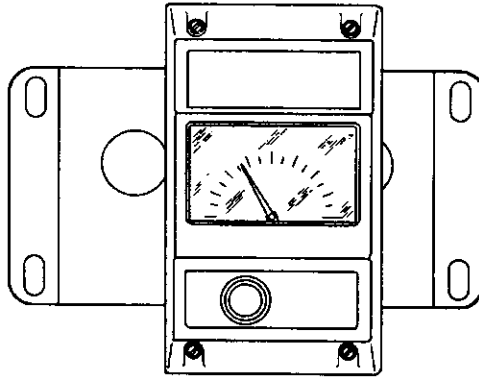

ARMA-VIEW[®] LOW FLOW ARMORED PURGEMETER

MOUNTING BRACKET FOR WALL OR 2" PIPE

SIDE VIEW
BRACKET VERTICAL
VERTICAL OR HORIZONTAL PIPING

FRONT VIEW
BRACKET HORIZONTAL
VERTICAL PIPING

FRONT VIEW
(VERTICAL ORIENTATION)