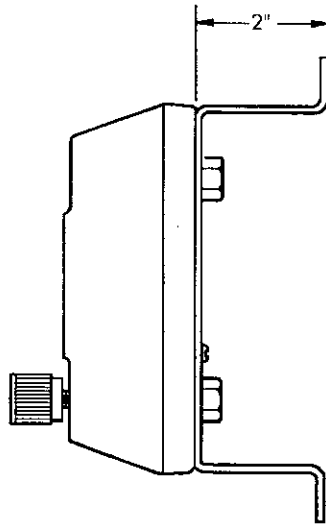

ARMA-VIEW[®] LOW FLOW ARMORED PURGEMETER

MOUNTING BRACKET FOR WALL OR 2" PIPE

SIDE VIEW
BRACKET VERTICAL
VERTICAL OR HORIZONTAL PIPING

FRONT VIEW
BRACKET HORIZONTAL
VERTICAL PIPING

FRONT VIEW
(VERTICAL ORIENTATION)