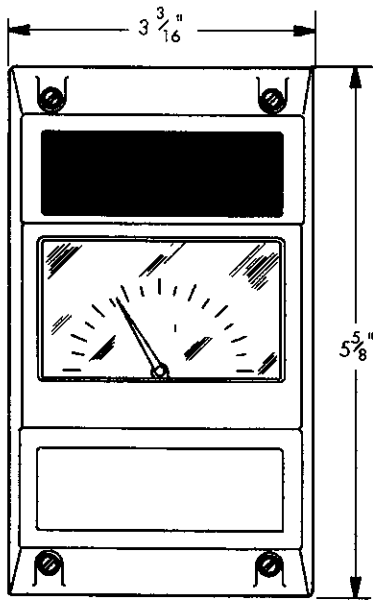

ARMA-VIEW® LOW FLOW ARMORED PURGEMETER

WITH AND WITHOUT CONTROL VALVE

FRONT VIEW
[DIMENSIONS TYPICAL
FOR ALL ARRANGEMENTS]

PANEL MOUNTING DETAIL

SIDE VIEW
(WITH INLET OR OUTLET
CONTROL VALVE)

SIDE VIEW
(WITHOUT CONTROL VALVE)