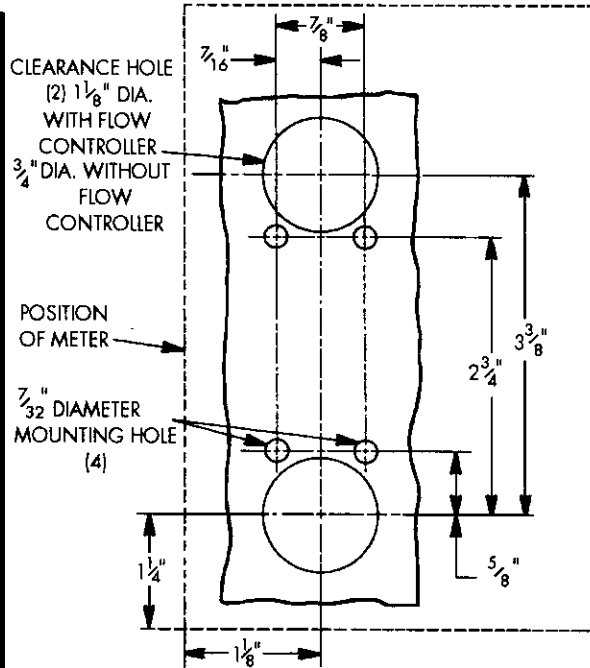

ARMA-VIEW® LOW FLOW ARMORED PURGEMETER

WITH AND WITHOUT CONTROL VALVE

FRONT VIEW
[DIMENSIONS TYPICAL
FOR ALL ARRANGEMENTS]

PANEL MOUNTING DETAIL

SIDE VIEW
(WITH INLET OR OUTLET
CONTROL VALVE)

SIDE VIEW
(WITHOUT CONTROL VALVE)