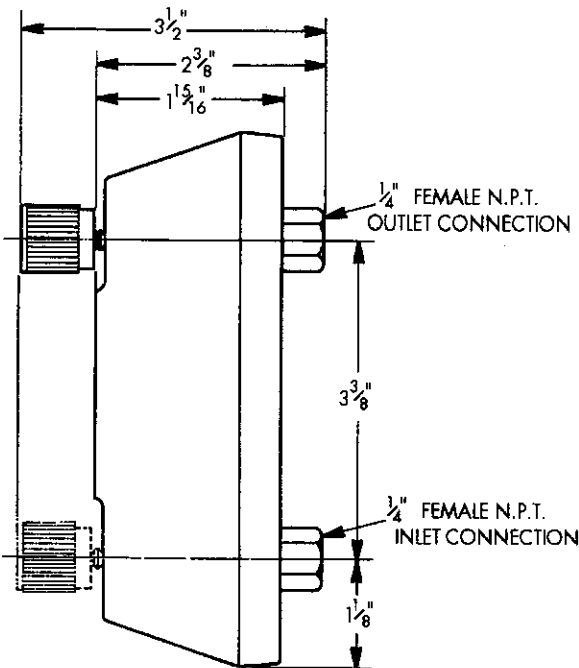

ARMA-VIEW® LOW FLOW ARMORED PURGEMETER

WITH AND WITHOUT CONTROL VALVE

FRONT VIEW
[DIMENSIONS TYPICAL
FOR ALL ARRANGEMENTS]

PANEL MOUNTING DETAIL

SIDE VIEW
(WITH INLET OR OUTLET
CONTROL VALVE)

SIDE VIEW
(WITHOUT CONTROL VALVE)