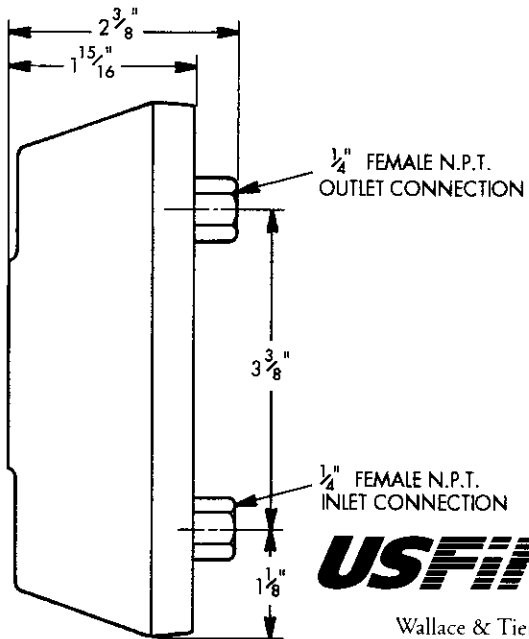

ARMA-VIEW® LOW FLOW ARMORED PURGEMETER

WITH AND WITHOUT CONTROL VALVE

FRONT VIEW
[DIMENSIONS TYPICAL
FOR ALL ARRANGEMENTS]

PANEL MOUNTING DETAIL

SIDE VIEW
(WITH INLET OR OUTLET
CONTROL VALVE)

SIDE VIEW
(WITHOUT CONTROL VALVE)