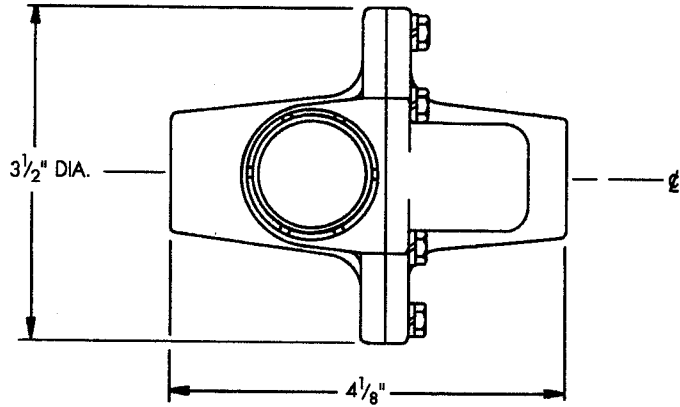

SERIES 5700 GENERAL PURPOSE
FLOW CONTROLLER

TOP VIEW

FRONT VIEW

1/2" NPT (MODEL 5710)
OR
3/4" NPT (MODEL 5720)

SIDE VIEW

USFilter

Wallace & Tiernan Products
1901 West Garden Road
Vineland, NJ 08360
856.507.9000 phone
856.507.4125 fax

<http://www.wallaceandtiernan.usfilter.com>

DIMENSIONS
CN 571.010
REVISED 1/98