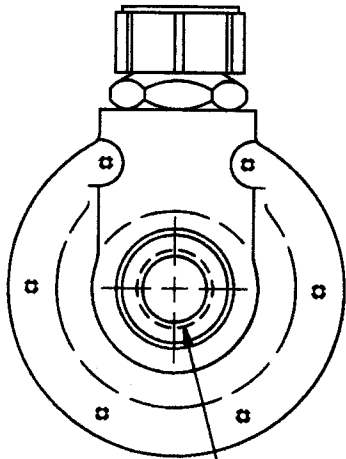

SERIES 5700 GENERAL PURPOSE
FLOW CONTROLLER

TOP VIEW

FRONT VIEW

1/2" NPT (MODEL 5710)
OR
3/4" NPT (MODEL 5720)

SIDE VIEW

USFilter

Wallace & Tiernan Products
1901 West Garden Road
Vineland, NJ 08360
856.507.9000 phone
856.507.4125 fax

<http://www.wallaceandtiernan.usfilter.com>

DIMENSIONS
CN 571.010
REVISED 1/98