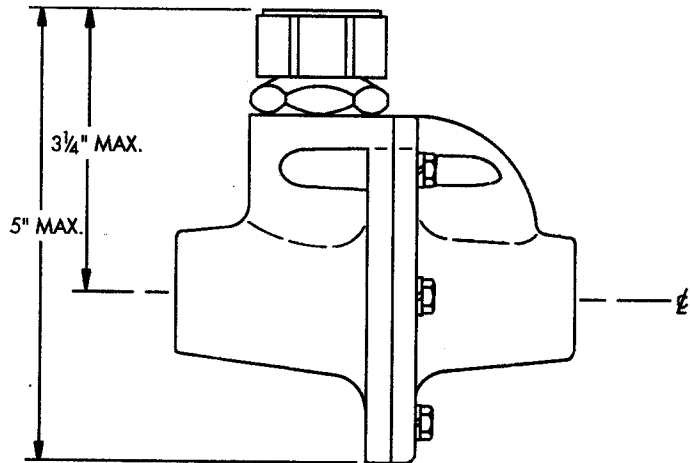

SERIES 5700 GENERAL PURPOSE
FLOW CONTROLLER

TOP VIEW

FRONT VIEW

1/2" NPT (MODEL 5710)
OR
3/4" NPT (MODEL 5720)

SIDE VIEW

USFilter

Wallace & Tiernan Products
1901 West Garden Road
Vineland, NJ 08360
856.507.9000 phone
856.507.4125 fax

<http://www.wallaceandtiernan.usfilter.com>

DIMENSIONS
CN 571.010
REVISED 1/98